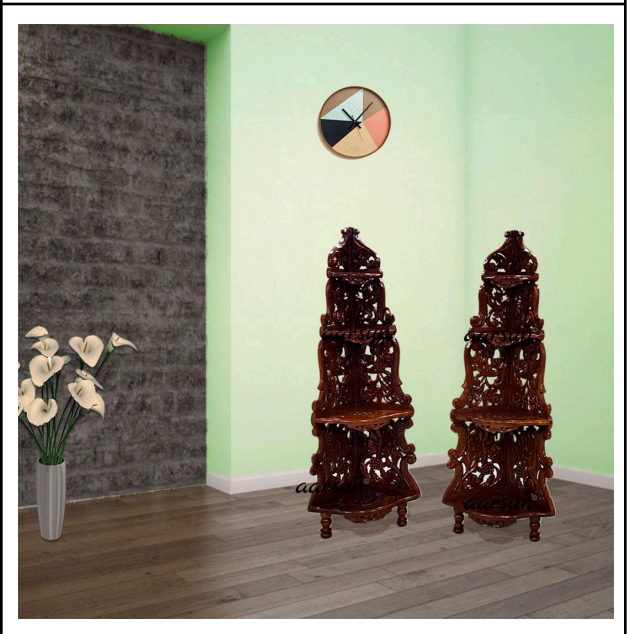

WOODEN CORNER TABLE DESIGN

Whatsapp: [+918192999135](https://wa.me/+918192999135) Tel: [+918192999135](https://wa.me/+918192999135)

URL: <https://aarsunwoods.com/product-category/console-table/>

Website : <https://aarsunwoods.com/>