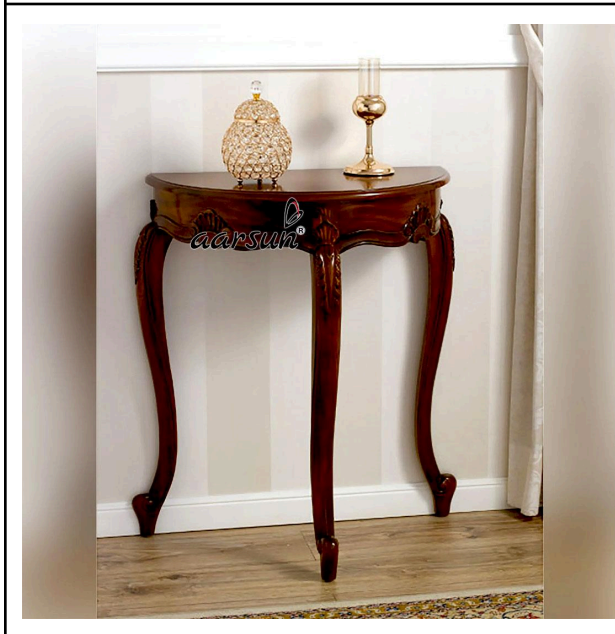

WOODEN CORNER TABLE DESIGN

Whatsapp: [+918192999135](https://wa.me/+918192999135) Tel: [+918192999135](https://wa.me/+918192999135)

URL: <https://aarsunwoods.com/product-category/console-table/>

Website : <https://aarsunwoods.com/>